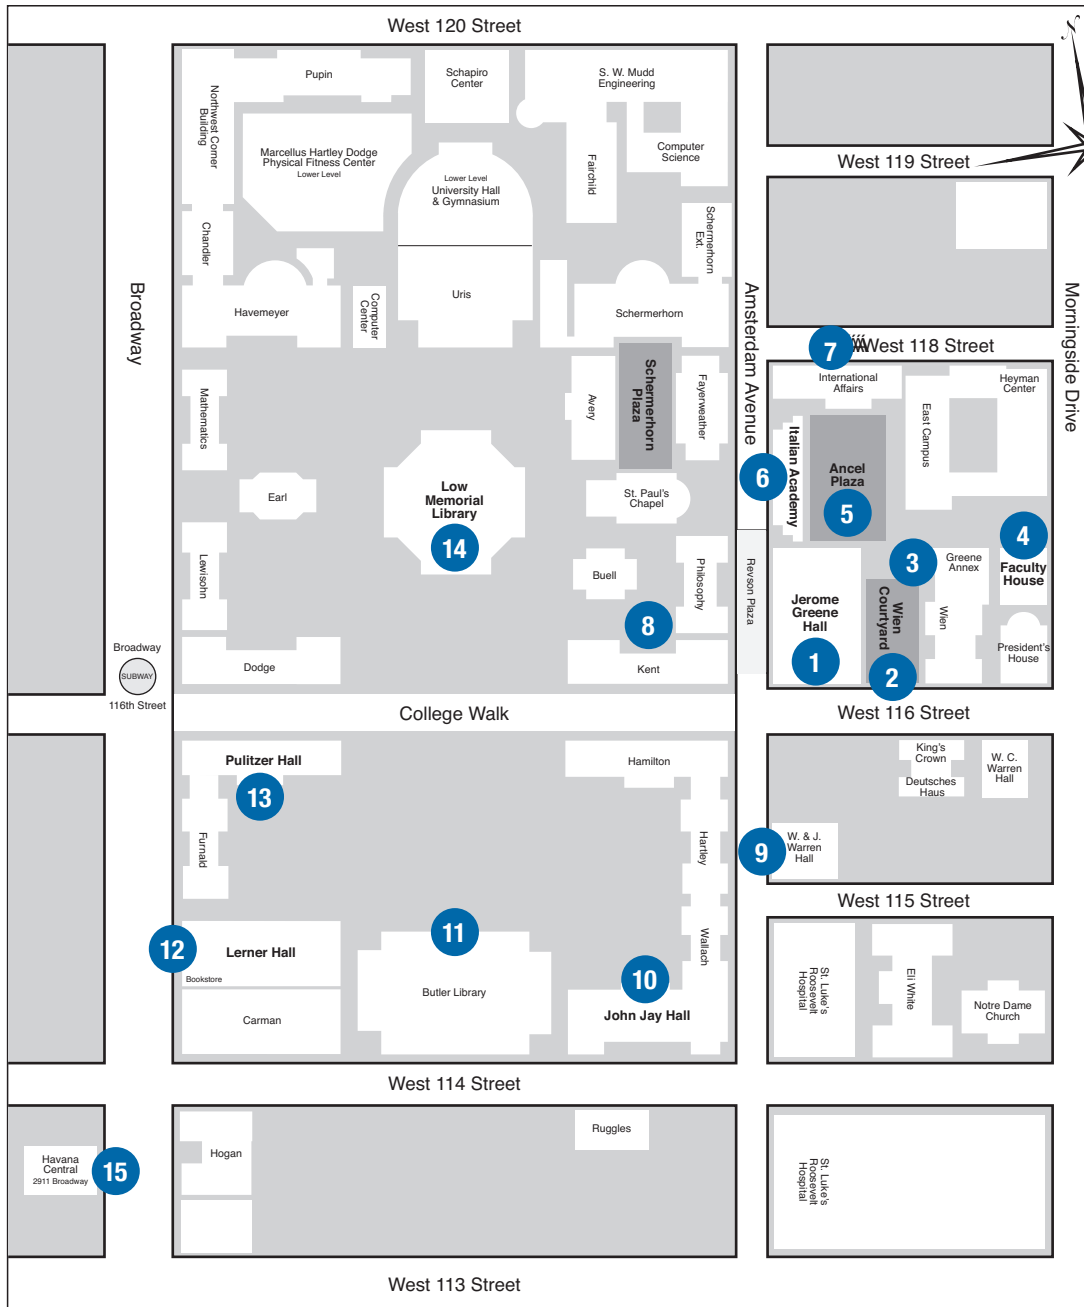

COLUMBIA UNIVERSITY MORNINGSID E CAMPUS

MAP KEY

- | | |
|--------------------------------------------------------|--------------------------------|
| 1 Jerome Greene Hall | 8 Kent Hall |
| 2 Wien Courtyard | 9 William and June Warren Hall |
| 3 Jerome Greene Annex | 10 John Jay Hall |
| 4 Faculty House | 11 Butler Library |
| 5 Ancel Plaza | 12 Lerner Hall |
| 6 Italian Academy | 13 Pulitzer Hall |
| 7 School of International and
Public Affairs (SIPA) | 14 Low Memorial Library |

NOTE: Placement of number on map indicates the main entrance to the building.